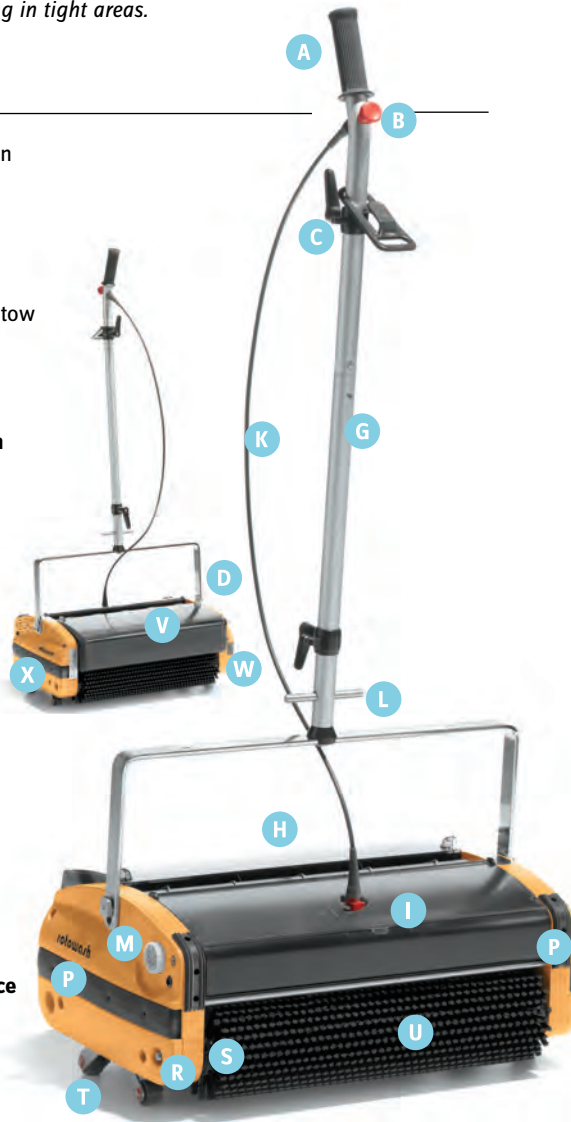

## Type: Rapid Scrub-Wash-Dry

Rotowash R45

**rotowash**

*Optional Accessories:*

One machine  
for multiple applications

Specifications	Rotowash R45
Single-Phase Induction Motor,	950w
Various Ratings Available eg 230V 50Hz	
Brush Speed	650rpm
Cleaning Width	440mm
Solution Capacity (ltr)	2
Injection	Gravity
Brush Pressure	260g/m <sup>2</sup>
Weight	27.5kg
Length	366mm
Width	545mm
Clearance Height	205mm
Coverage (Hard Floors)	650m <sup>2</sup> /h*
Coverage (Carpets)	220m <sup>2</sup> /h*

(\*up to)

Rotowash Side Brush ▲  
 Rotowash Rotocart ▲  
 Rotowash Corner Brush ▲

## R45 - The Power of Performance

The stick handle enhances flexible working in tight areas.  
An optional tank is available.

- A Handle** for left and right hand operation  
switches motor by tilting
- B Easy grip water release control**
- C Pivoting quick release cable holder**
- D 10m mains cable**
- G Anodized aluminium handle**, easy to stow
- H Waste water tray lid** with  
**water level indicator**
- I Clean water tray**
- K Bowden controlled water distribution**
- L Coupling disconnects handle**
- M Brush pressure control knob**
- P Heavy duty side and front protector bumpers**
- R Easy to fit and remove brush axles**
- S Built-in brush location plate**  
for simple and fast fitting of brushes
- T Retractable transport rollers** suspend  
load on brushes while not in operation
- U Cylindrical brushes**, easy to remove  
without using any tools.  
Available in multiple colours  
for hygiene control
- V Easily removable waste water tray**
- W Safety thermal cut-out control**
- X Specially coated aluminium body housing** for high mechanical resistance